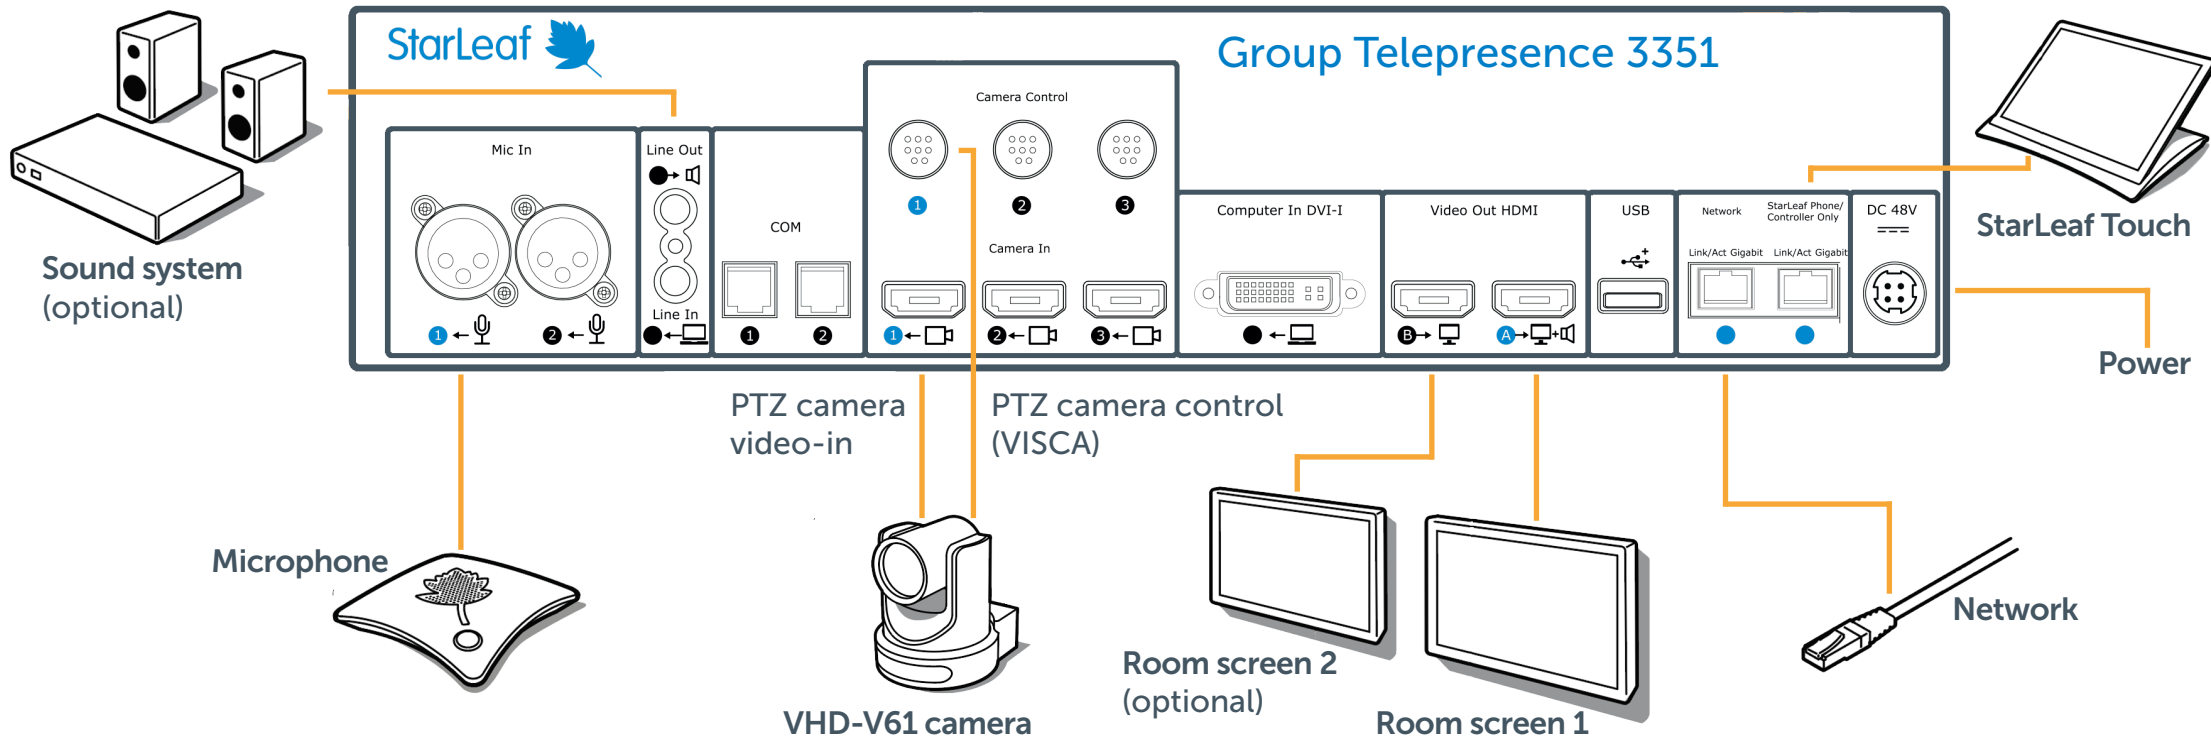

StarLeaf GT 3351 Installation Guide

For full installation instructions, refer to: starleaf.com/documentation.

Before installing StarLeaf GT 3351, read the safety and compliance information at: starleaf.com/safety

Share your screen

For the different ways to present content in rooms and share your screen in meetings, go to: support.starleaf.com

Configuration

To configure audio, display, and other settings go to: portal.starleaf.com